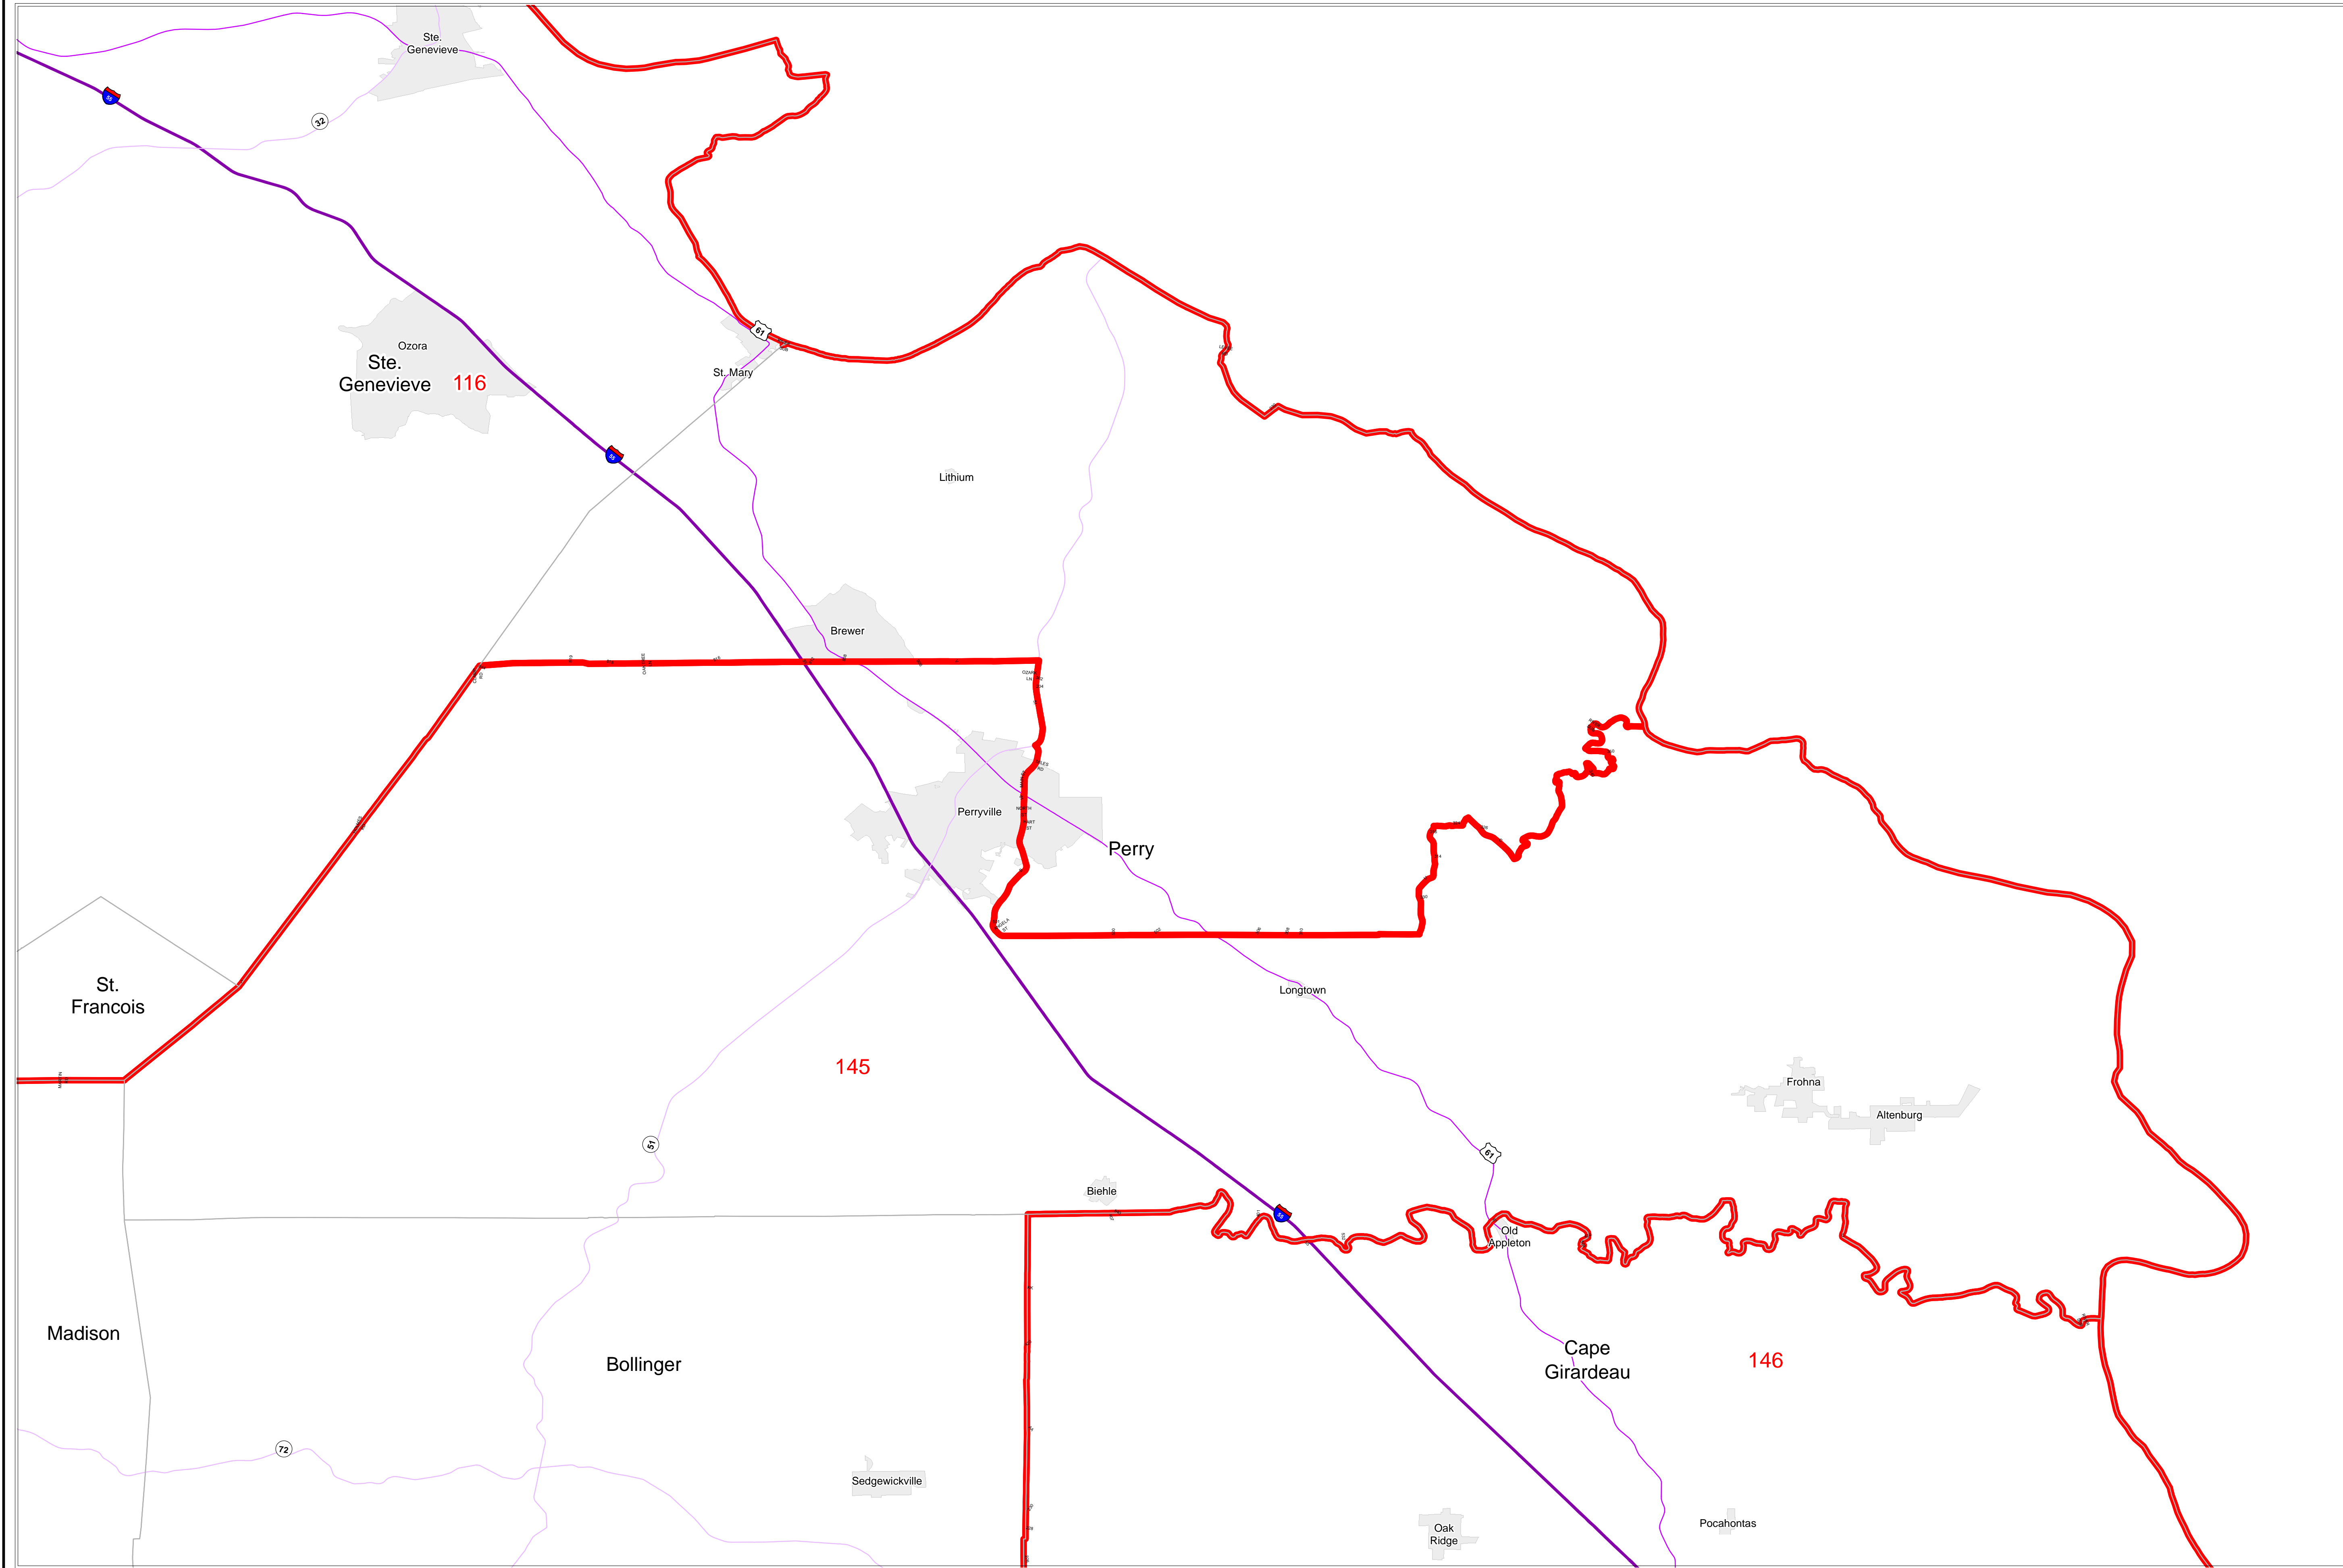

House Apportionment Plan 2011

Missouri Appellate Apportionment Commission